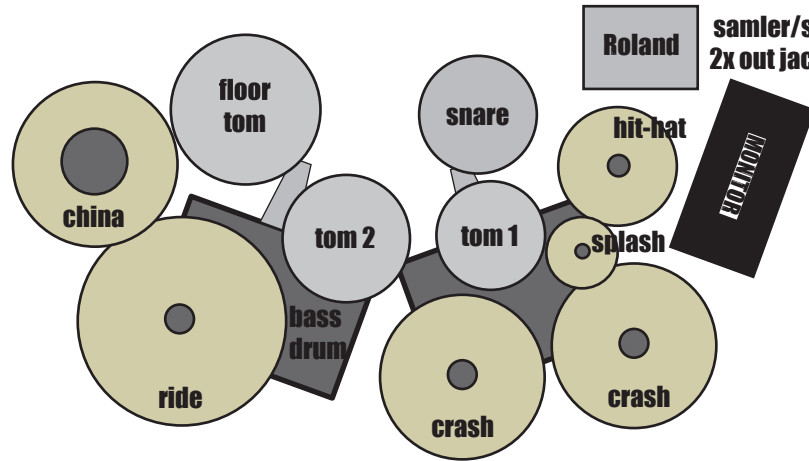

GUITAR AMP
1 x mic
4x 220V

GUITAR AMP
1 x mic
4x 220V

ENGL

MESA/BOOGIE
MESA
ENGINEERING

Roland
sampler/seqencer/mix
2x out jack 6,3, 3x 220V

BASS AMP
1x mic/1x line out
4x 220V

LEAD VOCAL
1x mic

BACKING VOCAL
1x mic

pedal board

pedal board

Stage plan NIAKARA