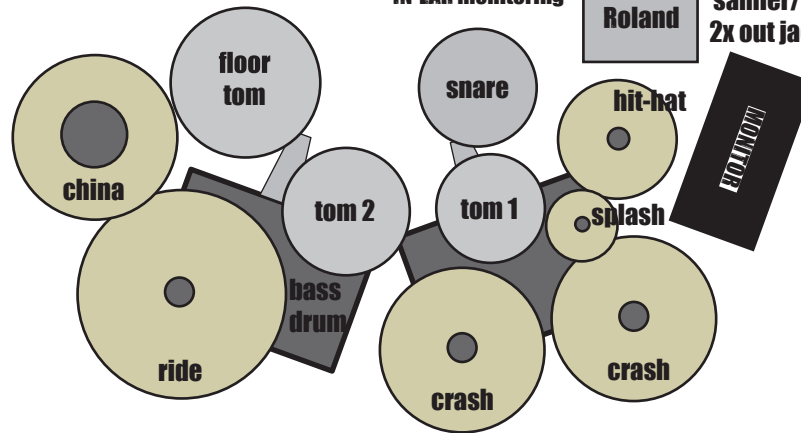

GUITAR AMP
1 x mic
4x 220V

ENGL

NIAKARA

GUITAR AMP
1 x mic
4x 220V

MESA/BOOGIE
MESA
ENGINEERING

BASS AMP
1x mic/1x line out
4x 220V

IN-EAR monitoring

Roland

sampler/seqencer/mix
2x out jack 6,3, 3x 220V

BACKING VOCAL
1x mic

LEAD VOCAL
1x mic, IN-EAR monitoring

pedal board

pedal board

MONITOR

MONITOR

MONITOR